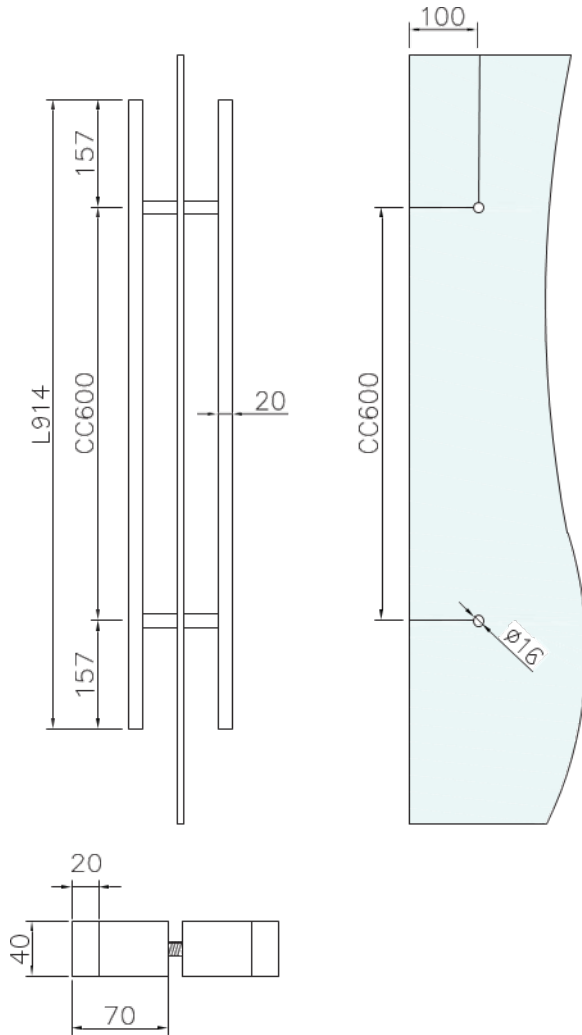

Pull Handle

Model: HW-SH914CP

- Size: 36"
- BRASS INSERTS
- BRASS COLLARS
- SOLID STAINLESS STEEL WASHERS
- STAINLESS STEEL BOLTS & SCREWS
- STAINLESS STEEL 304 CONSTRUCTION
- FINISH: CHROME POLISHED

Disclaimer: Nerval makes every effort to provide accurate specification data. However, specification may change without notice. Please visit nerval website to see NERVAL'S TERMS AND CONDITIONS.